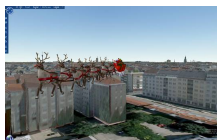

30 December 2008

By: Marius Oiaga, Technology News Editor

Virtual Earth 3D Santa Tracker
Microsoft

[Virtual Earth 3D Santa Tracker, Behind the Scenes](#)

The making of, courtesy of Microsoft

Ahead of Christmas, Microsoft introduced what it referred to as a [Virtual Earth Christmas experience](#), namely a 3D version of Santa's Village at the North Pole, along with a new Santa Tracker, all made available to users via the company's mapping, search, and location platform. Not only did the software giant put Santa's Village at the North Pole on the map in Virtual Earth, but it also allowed for users to navigate the Earth along with him. The application was created by [Chris Pendleton](#), Virtual Earth tech evangelist, Microsoft Live Search, using three dimensional models designed by Caligari.

"As Santa heads north for his annual slumber and we're all left with buyer's remorse and daunting credit card bills, we can now reflect on something positive: how Christmas was changed this year for the better with a 3D version of tracking Santa using [Microsoft Virtual Earth](#)." Pendleton stated.

"The North Pole Experience wasn't that hard - Tom [Grimes] (and his Caligari friends) built the models, I crunched the map tile overlays, and then wrote the code to pull everything together."

Pendleton chose to share the experience of building the [Virtual Earth 3D](#) Santa Tracker along with the code he wrote, revealing how he managed to overcome various issues, from time constraints to Santa's flight trajectory around the world.

In the end, the application relied heavily on raster tile overlays, 3D model importation and GeoRSS importation, as well as on customization, in order to have Santa travel all over Virtual Earth, and enable users to keep track of his journey.