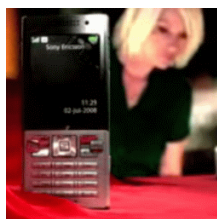

16 August 2008

By: Florin Troaca, Communications News Editor

Sony Ericsson T700
Sony Ericsson

[The Slim Sony Ericsson T700 Now in Official Videos](#)

Music and photography features into one good-looking handset

The latest-announced fashionable Sony Ericsson phone, namely the T700, has now two official video presentations. These offer mobile users a glimpse of what they can get when the candybar hits the market - sometime in the fourth quarter of the year, according to Sony Ericsson. First appeared under the codename Sony Ericsson Remi, the T700 comes as some kind of successor to the T610, another candybar that was released back in 2003 and became hugely popular. I say "some kind" because the new handset doesn't really resemble the old one, but Sony Ericsson believes that all those who have bought and liked the T610 will surely love the T700 too. And while this might be true or not, one sure thing is that the T700 has lots of chances to attract a wide range of users with its look. Measuring only 104 x 48 x 10 millimeters and weighing 78 grams, T700 / Remi packs a set of balanced features, perfect for those who want a mid-end device. The T700 offers the following: a 3.2 Megapixel camera with flash and video recording, music player, high-quality stereo speakers, Bluetooth 2.0 with A2DP, FM radio with RDS, a 2 inch TFT display with 256K colors and a QVGA resolution (240 x 320 pixels), video player, push email, NetFront browser, Instant Messaging, quad-band GSM connectivity (850 / 900 / 1800 / 1900), GPRS and EDGE, HSDPA 2100, handsfree, 25MB of internal memory and a 512MB card that can be replaced with a bigger one. T700's battery should keep the slim handset alive for up to 9.5 hours in talk-time mode or up to 370 hours in stand-by mode. When released, the T700 will be available in three color versions: Black on Red, Black on Silver and Shining Silver. While hoping that Sony Ericsson will offer the handset for a decent retail price, let's enjoy the two video presentations with it: