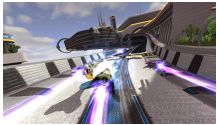

26 February 2008

By: Calin Ciabai, Games Editor

[New Wipeout HD Details](#)

All the new stuff you should expect from the high definition version of the game

Except from the fact that it is named just like the c0oL kids like to write stuff and pAwn everybody, wipEout HD is a great [racing game](#), no matter what you say. And now, having all the technology available, it promises to bring back some great feelings in true high definition (1080p) at 60 frames per second – everything, of course, on the most next gen console of them all – the [PlayStation 3](#).

As you know, if you played any wipEout game before, you will get the opportunity to race at some blazing speeds and experience the combat racing genre in an adrenaline pumping game. The HD version of the game will bring you some of the best tracks from the previous versions, all of them revamped and re-worked, in order to showcase the full power of the PS3. And for the first time, players will have the option to navigate their ships utilizing the Sixaxis wireless controller's motion sensing technology.

Additionally, you will have a multiplayer mode available, where up to 8 players will be able to compete against each other in a series of online races. Everything will be accompanied by some songs from the wipEout pulse soundtrack, all of them remixed for a 5.1 Dolby surround feeling (think about Kraftwerk, Booka Shade and Noisia)

Among the other great feature this combat racing title offers, you will have a score posting option that allows you to post your best lap times and race records in game and compare them against other wipEout players across the globe and, of course, a full arsenal of weapons – including a brand and destructive leech beam. If you would like to listen to some of your favorite tracks, it is possible, too, since the game will allow you to playback your own music using play lists created in the PS3 XMB and, if you really like what you see, you can anytime enter the Photo Mode, take a photo (or screenshot, to use the gamer's term) and have it on your HDD.

WipEout is a PS3 exclusive game, with a rating pending and a release date "to be announced".