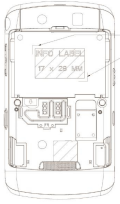

4 November 2008

By: Cosmin Vasile, Communications News Editor

Info label BlackBerry Storm GSM-only version FCC

[BlackBerry Storm GSM-Only Version Passes FCC Approval](#)

The device features high-end specs

At the beginning of the week, FCC and BlackBerry proceeded with the validation of the new GSM-only BlackBerry 9500 [Storm](#). The new version of BlackBerry 9500 (also known as BlackBerry Thunder) will be compatible with GSM and WCDMA networks, but not CDMA. More precisely, the new smartphone will feature quadband GSM (GSM 850 / 900 / 1800 / 1900) and HSDPA 2100 compatibility.

Technical specifications of the device strongly resemble those listed for the [Storm](#) 9530 smartphone two months ago. Therefore, the new GSM-only BlackBerry Storm will feature 1 GB storage memory, 192MB RAM, 624 MHz CPU, microUSB port and microSD slot card compatible with microSDHC cards up to 8GB.

Other technical features include: a high capacity battery (1400 mAh) with a standby autonomy of nearly 22 days, a 3.2 Megapixel camera with video, 2.5x digital zoom, flash, auto-focus and image stabilization. The video capture function can record movies in normal mode (480×320 pixels) and MMS mode (176×144 pixels). The device also embeds a built-in GPS receiver with [A-GPS](#) function, which shortens the time required for localization.

Most certainly the HSDPA 7.2 Mbps connectivity is the main attraction of the smartphone, together with the large 3.25 inch TFT touchscreen, supporting 65K colors (360x480 pixels resolution). There's also support for accelerometer sensor for auto-rotate function just to increase its functionality.

There is no official information regarding the availability of the smartphone or its price, but we can guess that it will be out on the market next year. The GSM-only [BlackBerry Storm](#) will probably be launched both in the US and Europe as it features quadband availability.

Anyway, BlackBerry fans have much to experience with the latest BlackBerry Bold recently released through AT&T, but also with [BlackBerry Storm](#) offered by various network carriers.