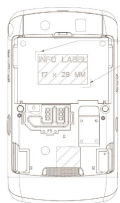

4 November 2008

By: Cosmin Vasile, Communications News Editor

Info label BlackBerry Storm GSM-only version FCC

[BlackBerry Storm GSM-Only Version Passes FCC Approval](#)

The device features high-end specs

At the beginning of the week, FCC and BlackBerry proceeded with the validation of the new GSM-only BlackBerry 9500 [Storm](#). The new version of BlackBerry 9500 (also known as BlackBerry Thunder) will be compatible with GSM and WCDMA networks, but not CDMA. More precisely, the new smartphone will feature quadband GSM (GSM 850 / 900 / 1800 / 1900) and HSDPA 2100 compatibility.

Technical specifications of the device strongly resemble those listed for the [Storm](#) 9530 smartphone two months ago. Therefore, the new GSM-only BlackBerry Storm will feature 1 GB storage memory, 192MB RAM, 624 MHz CPU, microUSB port and microSD slot card compatible with microSDHC cards up to 8GB.

Other technical features include: a high capacity battery (1400 mAh) with a standby autonomy of nearly 22 days, a 3.2 Megapixel camera with video, 2.5x digital zoom, flash, auto-focus and image stabilization. The video capture function can record movies in normal mode (480×320 pixels) and MMS mode (176×144 pixels). The device also embeds a built-in GPS receiver with [A-GPS](#) function, which shortens the time required for localization.

Most certainly the HSDPA 7.2 Mbps connectivity is the main attraction of the smartphone, together with the large 3.25 inch TFT touchscreen, supporting 65K colors (360x480 pixels resolution). There's also support for accelerometer sensor for auto-rotate function just to increase its functionality.

There is no official information regarding the availability of the smartphone or its price, but we can guess that it will be out on the market next year. The GSM-only [BlackBerry Storm](#) will probably be launched both in the US and Europe as it features quadband availability.

Anyway, BlackBerry fans have much to experience with the latest BlackBerry Bold recently released through AT&T, but also with [BlackBerry Storm](#) offered by various network carriers.