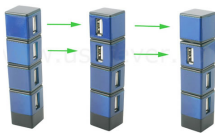

11 September 2007

By: Alexandru Pancescu, Hardware Editor

Four rotating USB ports for increased flexibility
The Web

[A More Unusual USB Hub](#)

Four rotating USB ports for increased flexibility

The USB port is by far the most widely used and popular method of connecting different kinds of devices to a computer, from a mouse or a keyboard, to a Web camera, printer or MP3 player. While there are a number of other peripherals connectivity standards around – like the FireWire standard – which offer better transferring speeds, the Universal Serial Bus (now at its 2.0 version) is still the most widely used and it can be found just in any connectible device. As the number of USB ports that can be integrated into a computer is somewhat limited, an additional device called USB hub appeared.

A USB hub is a simple device as its role is to gather a number of external USB ports and connect to the host computer system through a single port, thus increasing the total number of available ports. Most USB hubs come in the classical box shaped form and they offer between four and eight external ports. For users that need both a number of external USB ports and the possibility for mask or hide some of the cables, the blue USB 2.0 180° Swivel Hub offers the possibility to rotate two of the ports in order to face different directions.