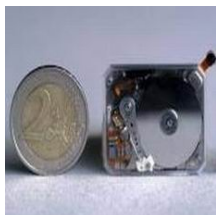

21 July 2005

By:

[4 GB Packed In 2.5 cm Hard Disk](#)

By Cornice

We all know just how important storage capacity is, especially in the case of mobile devices, either phones, MP3 players or GPRS devices. And the companies developing storage solutions are well aware of this fact, and are trying to push the boundaries of technology even further. Thus, Cornice has just launched a 2.5cm disk drive, with a 4 GB storage capacity, which features a new architecture that lowers cost by using only one side of the disk for storage and removing surplus components. This reduces space, weight and complexity. The device developed by Cornice also features Crash Guard II, a set of features designed to improve reliability. These include Active Latch, which locks down the drive whenever it is not actively seeking data and Drop Safe. According to Cornice, Drop Safe can detect if the drive has been dropped and, if the drive head are moving, stop it and move the head away from the surface of the drive. This safety elements are especially important, because if Cornice's device is to be successful in markets like the market for mobile phones, the drive, and especially the sensitive drive surface, will need to be resistant to rough handling.